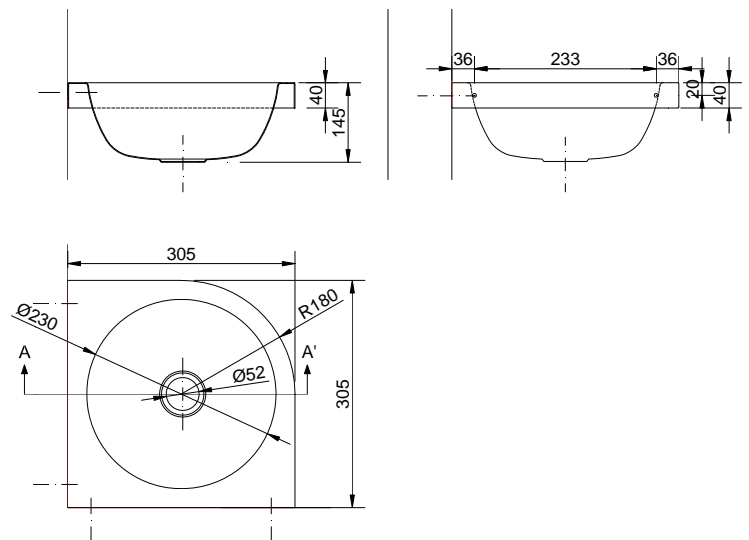

Opened wash basin

- Rounded corner opened wash basin in AISI 304 stainless steel.
- Polish finish.
- Durability and resistance against rust.
- Antivandalic.
- Suitable for collectivities.

TECHNICAL DATA

- Made of AISI 304 stainless steel.
- Dimensions: 145 high x 305 wide x 305 deep mm. Bowl Ø 230 mm.
- Includes tap hole Ø 20 mm.
- Do not includes hole for soap dispenser, either valves.
- Maintenance: stainless steel needs maintenance because dust can eventually damage the chrome in stainless steel. We recommend monthly cleaning with our special product.

SUGGESTED TEXT FOR PRESCRIPTION

Opened wash basin NOFER or similar, with rounded corner, in AISI 304 stainless steel polish finish. Antivandalic. Dimensions: 145 high x 305 wide x 305 deep mm. Bowl Ø 230 mm.

TECHNICAL DRAWING

Dimensions in mm

NOFER S.L.
 Avenida de la fama, 118
 08940 · Cornellà de Llobregat (Barcelona)
 Tel +34 934 742 423 · Fax +34 934 743 548
 export@nofer.com · www.nofer.com

Related Products